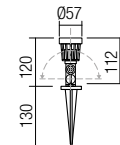

Standard dimensions

Dimensions + pichet

3000K Light model

9997

SMD LED · 5W
3000K · CRI 85
LED flux: 445 lm
Luminaire flux: 400 lm

4000K Light model

9998

SMD LED · 5W
4000K · CRI 85
LED flux: 465 lm
Luminaire flux: 420 lm