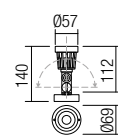

Standard dimensions

Dimensions + pichet

3000K Light model

9997

SMD LED · 5W
3000K · CRI 85
LED flux: 445 lm
Luminaire flux: 400 lm

4000K Light model

9998

SMD LED · 5W
4000K · CRI 85
LED flux: 465 lm
Luminaire flux: 420 lm